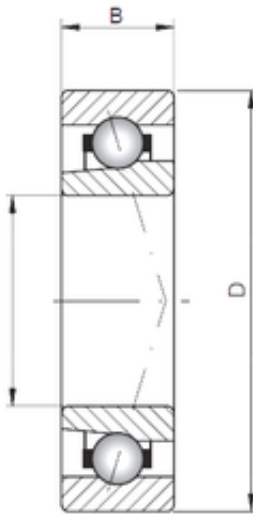

Double BALL BEARINGS CO, LTD

Loyal 7208 CTBP4 angular contact ball bearings

Bearing No. 7208 CTBP4

Size	40x80x18 mm
Bore Diameter	40 mm
Outer Diameter	80 mm
Width	18 mm
d	40 mm
D	80 mm
B1	18 mm
C	18 mm
Angle (°)	15 °
Weight	0,37 Kg
Basic dynamic load rating (C)	32 kN
Basic static load rating (C0)	22,4 kN
(Grease) Lubrication Speed	18000 r/min

7208 CTBP4 Bearing 2D drawings and 3D CAD models