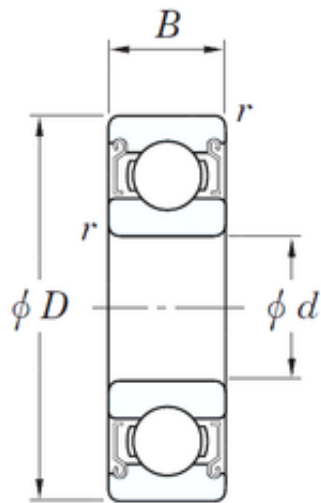

Double BALL BEARINGS CO, LTD

40 mm x 80 mm x 18 mm KOYO SE 6208
ZZSTMSA7 deep groove ball bearings

Bearing No. SE 6208 ZZSTMSA7

Size	40x80x18 mm
Bore Diameter	40 mm
Outer Diameter	80 mm
Width	18 mm
d	40 mm
D	80 mm
B	18 mm
C	18 mm
r	1,1 mm
Basic dynamic load rating (C)	29,1 kN

SE 6208 ZZSTMSA7 Bearing 2D drawings and 3D CAD
models