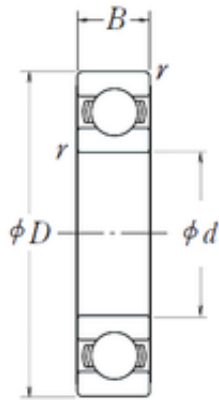

Double BALL BEARINGS CO, LTD

40 mm x 80 mm x 18 mm NSK 6208L11 deep groove ball bearings

Bearing No. 6208L11

Size	40x80x18 mm
Bore Diameter	40 mm
Outer Diameter	80 mm
Width	18 mm
d	40 mm
D	80 mm
B	18 mm
C	18 mm
r min.	1,1 mm
Basic dynamic load rating (C)	29,1 kN

6208L11 Bearing 2D drawings and 3D CAD models