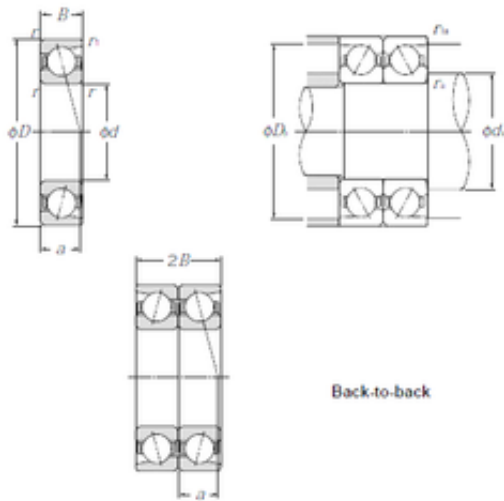

Double BALL BEARINGS CO, LTD

75 mm x 130 mm x 25 mm CYSD 7215BDB
angular contact ball bearings

Bearing No. 7215BDB

Size	75x130x25 mm
Bore Diameter	75 mm
Outer Diameter	130 mm
Width	25 mm
d	75 mm
D	130 mm
B	25 mm
C	25 mm
Angle (°)	40 °
r min.	1,5 mm
2B	50 mm
Weight	2,38 Kg
Basic dynamic load rating (C)	116 kN
Basic static load rating (C0)	124 kN
(Grease) Lubrication Speed	3700 r/min

7215BDB Bearing 2D drawings and 3D CAD models