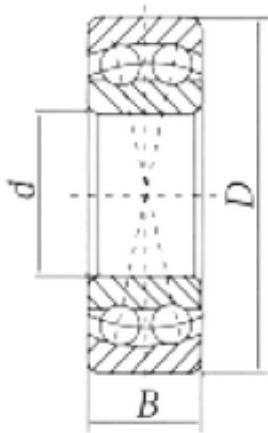

## Double BALL BEARINGS CO, LTD

75 mm x 130 mm x 25 mm Loyal 1215 self aligning ball bearings

Bearing No. 1215

Size	75x130x25 mm
Bore Diameter	75 mm
Outer Diameter	130 mm
Width	25 mm
d	75 mm
D	130 mm
B	25 mm
C	25 mm

1215 Bearing 2D drawings and 3D CAD models