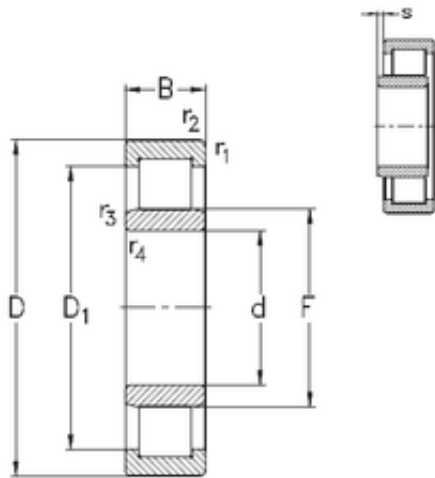

Double BALL BEARINGS CO, LTD

75 mm x 130 mm x 25 mm NKE NU215-E-MA6 cylindrical roller bearings

Bearing No. NU215-E-MA6

Size	75x130x25 mm
Bore Diameter	75 mm
Outer Diameter	130 mm
Width	25 mm
d	75 mm
F	88,5 mm
D	130 mm
B	25 mm
C	25 mm
r1 min.	1,5 mm
r2 min.	1,5 mm
r3 min.	1,5 mm
r4 min.	1,5 mm
S	1,2 mm
Weight	1,25 Kg
Basic dynamic load rating (C)	147 kN
Basic static load rating (C0)	159 kN

NU215-E-MA6 Bearing 2D drawings and 3D CAD models