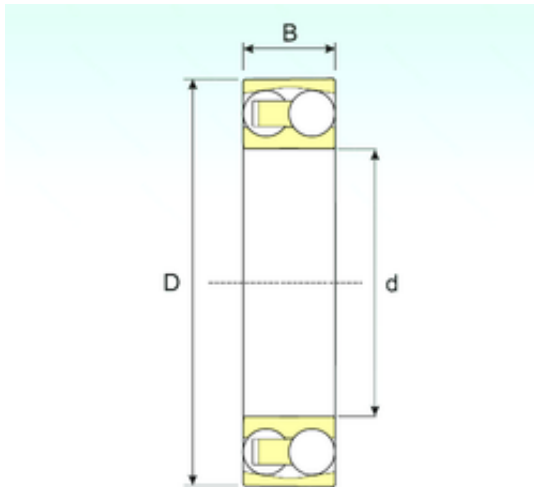

## Double BALL BEARINGS CO, LTD

75 mm x 130 mm x 25 mm ISB 1215 self aligning ball bearings

Bearing No. 1215

Size	75x130x25 mm
Bore Diameter	75 mm
Outer Diameter	130 mm
Width	25 mm
d	75 mm
D	130 mm
B	25 mm
C	25 mm
Weight	1,35 Kg
Basic dynamic load rating (C)	38,22 kN
Basic static load rating (C0)	15,29 kN
(Grease) Lubrication Speed	5125,5 r/min

1215 Bearing 2D drawings and 3D CAD models