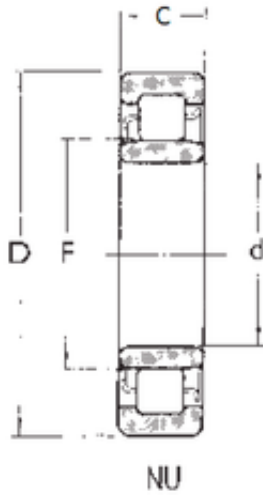

Double BALL BEARINGS CO, LTD

75 mm x 130 mm x 25 mm FBJ NU215
cylindrical roller bearings

Bearing No. NU215

Size	75x130x25 mm
Bore Diameter	75 mm
Outer Diameter	130 mm
Width	25 mm
d	75 mm
F	88,5 mm
D	130 mm
B	25 mm
C	25 mm
Weight	1,25 Kg
Basic dynamic load rating (C)	96,5 kN
Basic static load rating (C0)	111 kN
(Grease) Lubrication Speed	4800 r/min

NU215 Bearing 2D drawings and 3D CAD models