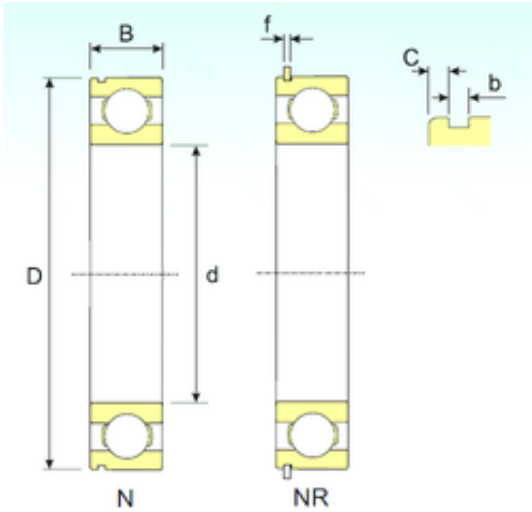

# Double BALL BEARINGS CO, LTD

75 mm x 130 mm x 25 mm ISB 6215 NR deep groove ball bearings

Bearing No. 6215 NR

Size	75x130x25 mm
Bore Diameter	75 mm
Outer Diameter	130 mm
Width	25 mm
d	75 mm
D	130 mm
B	25 mm
C	25 mm
b	3,1 mm
f	2,82 mm
C	4,06 mm
Weight	1,2 Kg
Basic dynamic load rating (C)	67,53 kN
Basic static load rating (C0)	48,02 kN
(Grease) Lubrication Speed	5126 r/min

6215 NR Bearing 2D drawings and 3D CAD models