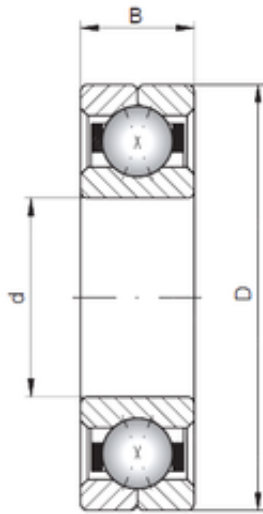

Double BALL BEARINGS CO, LTD

Loyal Q215 angular contact ball bearings

Bearing No. Q215

Size	75x130x25 mm
Bore Diameter	75 mm
Outer Diameter	130 mm
Width	25 mm
d	75 mm
D	130 mm
B1	25 mm
C	25 mm
Weight	1,48 Kg
Basic dynamic load rating (C)	115 kN
Basic static load rating (C0)	120 kN
(Grease) Lubrication Speed	3577 r/min

Q215 Bearing 2D drawings and 3D CAD models