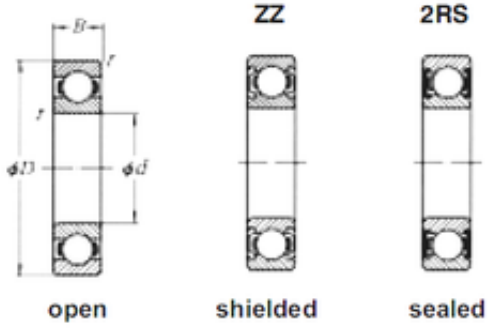

Double BALL BEARINGS CO, LTD

75 mm x 130 mm x 25 mm Loyal 6215 deep groove ball bearings

Bearing No. 6215

Size	75x130x25 mm
Bore Diameter	75 mm
Outer Diameter	130 mm
Width	25 mm
d	75 mm
D	130 mm
B	25 mm
C	25 mm

6215 Bearing 2D drawings and 3D CAD models