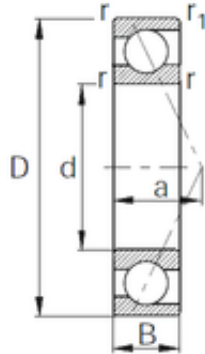

Double BALL BEARINGS CO, LTD

75 mm x 130 mm x 25 mm CYSD 7215C
angular contact ball bearings

Bearing No. 7215C

Size	75x130x25 mm
Bore Diameter	75 mm
Outer Diameter	130 mm
Width	25 mm
d	75 mm
D	130 mm
B	25 mm
C	25 mm
Angle (°)	15 °
r min.	1,5 mm
Weight	1,14 Kg
Basic dynamic load rating (C)	79,5 kN
Basic static load rating (C0)	65,5 kN
(Grease) Lubrication Speed	7800 r/min

7215C Bearing 2D drawings and 3D CAD models