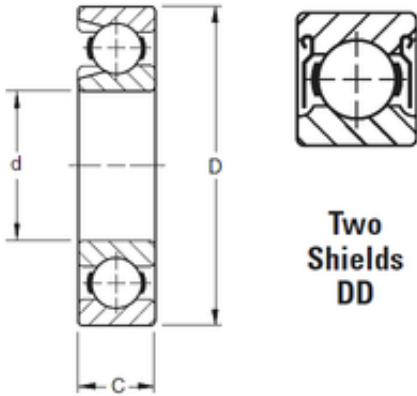

Double BALL BEARINGS CO, LTD

75 mm x 130 mm x 25 mm Timken 215WDD
deep groove ball bearings

Bearing No. 215WDD

Size	75x130x25 mm
Bore Diameter	75 mm
Outer Diameter	130 mm
Width	25 mm
d	75 mm
D	130 mm
B	25 mm
C	25 mm
Weight	1,334 Kg
Basic dynamic load rating (C)	99 kN

215WDD Bearing 2D drawings and 3D CAD models