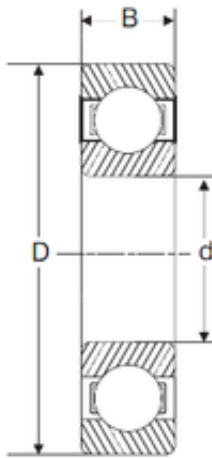

Double BALL BEARINGS CO, LTD

75 mm x 130 mm x 25 mm SIGMA 6215 deep groove ball bearings

Bearing No. 6215

Size	75x130x25 mm
Bore Diameter	75 mm
Outer Diameter	130 mm
Width	25 mm
d	75 mm
D	130 mm
B	25 mm
C	25 mm

6215 Bearing 2D drawings and 3D CAD models