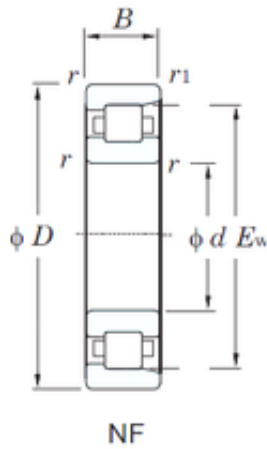

Double BALL BEARINGS CO, LTD

75 mm x 130 mm x 25 mm KOYO NF215 cylindrical roller bearings

Bearing No. NF215

Size	75x130x25 mm
Bore Diameter	75 mm
Outer Diameter	130 mm
Width	25 mm
d	75 mm
D	130 mm
Ew	116.5 mm
B	25 mm
C	25 mm
r min.	1.5 mm
r1 min.	1.5 mm
Weight	1.24 Kg
Basic dynamic load rating (C)	101 kN
Basic static load rating (C0)	118 kN
(Grease) Lubrication Speed	4800 r/min
Bearing No.	NF215
r(min)	1.5
r1(min)	1.5
Cr	121
C0r	118
Cu	16.1
Grease lub.	4800
Oil lub.	5800
Fw	-
d1	-

NF215 Bearing 2D drawings and 3D CAD models

Double BALL BEARINGS CO, LTD

B1	-
B2	-
da(min)	83
db(min)	-
db(max)	-
dc(min)	-
dd(min)	-
Da(max)	-
Db(max)	122
Db(min)	120
ra(max)	1.5
rb(max)	1.5
(Refer.)Mass(kg)	1.27