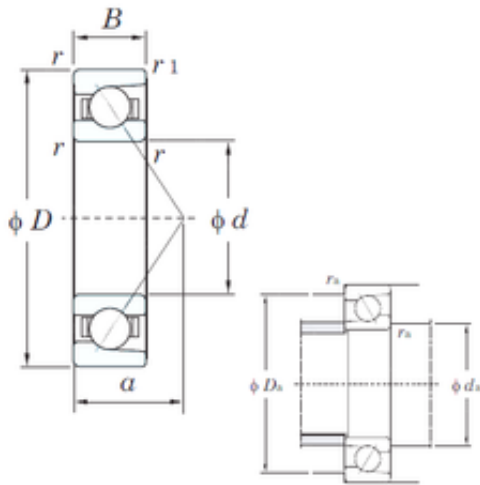

Double BALL BEARINGS CO, LTD

75 mm x 130 mm x 25 mm KOYO 7215C angular contact ball bearings

Bearing No. 7215C

7215C Bearing 2D drawings and 3D CAD models

Size	75x130x25 mm
Bore Diameter	75 mm
Outer Diameter	130 mm
Width	25 mm
d	75 mm
D	130 mm
B	25 mm
C	25 mm
Angle (°)	15 °
a	26.2 mm
r min.	1.5 mm
r1 min.	1 mm
da min.	83.5 mm
Da max.	121.5 mm
ra max.	1.5 mm
Weight	1.23 Kg
(Grease) Lubrication Speed	8000 r/min
(Oil) Lubrication Speed	11000 r/min
Bearing No.	7215C
r(min)	1.5
r1(min)	1
Cr	112
C0r	75.3
Cu	4.80
f0	14.6

Double BALL BEARINGS CO, LTD

Grease lub.	6400
Oil lub.	8800
a	26.2 mm
da(min)	83.5
Da(max)	121.5
ra(max)	1.5
(Refer.) Mass(kg)	1.23