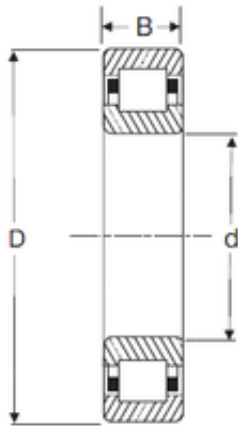

## Double BALL BEARINGS CO, LTD

75 mm x 130 mm x 25 mm SIGMA NUP 215  
cylindrical roller bearings

Bearing No. NUP 215

Size	75x130x25 mm
Bore Diameter	75 mm
Outer Diameter	130 mm
Width	25 mm
d	75 mm
D	130 mm
B	25 mm
C	25 mm

NUP 215 Bearing 2D drawings and 3D CAD models