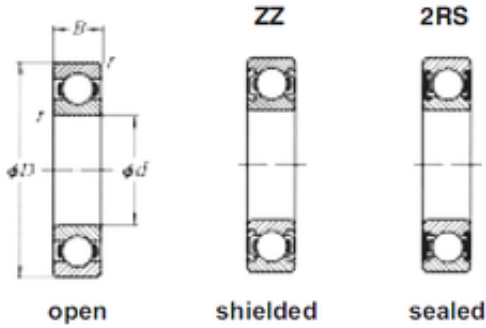

Double BALL BEARINGS CO, LTD

75 mm x 130 mm x 25 mm Loyal 6215ZZ deep groove ball bearings

Bearing No. 6215ZZ

Size	75x130x25 mm
Bore Diameter	75 mm
Outer Diameter	130 mm
Width	25 mm
d	75 mm
D	130 mm
B	25 mm
C	25 mm

6215ZZ Bearing 2D drawings and 3D CAD models