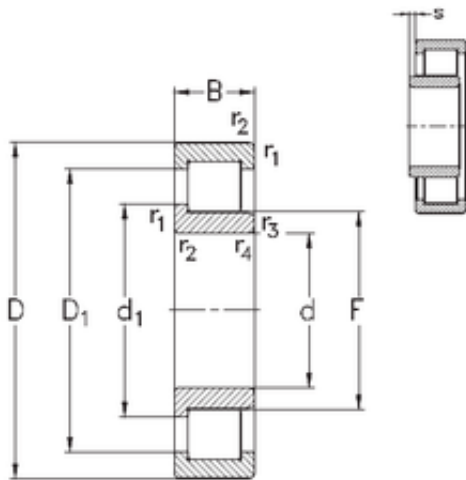

Double BALL BEARINGS CO, LTD

75 mm x 130 mm x 25 mm NKE NJ215-E-M6 cylindrical roller bearings

Bearing No. NJ215-E-M6

| | |
|-------------------------------|--------------|
| Size | 75x130x25 mm |
| Bore Diameter | 75 mm |
| Outer Diameter | 130 mm |
| Width | 25 mm |
| d | 75 mm |
| F | 88,5 mm |
| D | 130 mm |
| B | 25 mm |
| C | 25 mm |
| r1 min. | 1,5 mm |
| r2 min. | 1,5 mm |
| r3 min. | 1,5 mm |
| r4 min. | 1,5 mm |
| S | 1,2 mm |
| Weight | 1,25 Kg |
| Basic dynamic load rating (C) | 147 kN |
| Basic static load rating (C0) | 159 kN |

NJ215-E-M6 Bearing 2D drawings and 3D CAD models