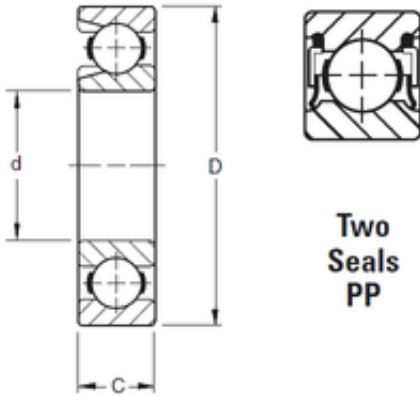

Double BALL BEARINGS CO, LTD

75 mm x 130 mm x 25 mm Timken 215WNPP
deep groove ball bearings

Bearing No. 215WNPP

Size	75x130x25 mm
Bore Diameter	75 mm
Outer Diameter	130 mm
Width	25 mm
d	75 mm
D	130 mm
B	25 mm
C	25 mm
Weight	1,334 Kg
Basic dynamic load rating (C)	99 kN

215WNPP Bearing 2D drawings and 3D CAD models