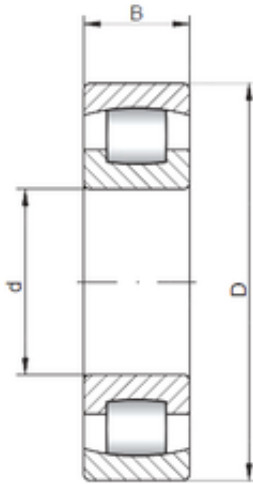

Double BALL BEARINGS CO, LTD

75 mm x 130 mm x 25 mm Loyal 20215 C
spherical roller bearings

Bearing No. 20215 C

Size	75x130x25 mm
Bore Diameter	75 mm
Outer Diameter	130 mm
Width	25 mm
d	75 mm
D	130 mm
B	25 mm
C	25 mm
Weight	1,28 Kg
Basic dynamic load rating (C)	112 kN
Basic static load rating (C0)	143 kN
(Grease) Lubrication Speed	2000 r/min

20215 C Bearing 2D drawings and 3D CAD models