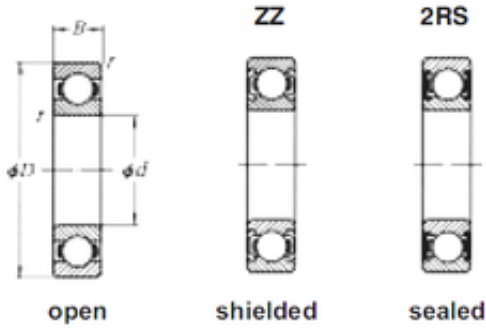

Double BALL BEARINGS CO, LTD

85 mm x 180 mm x 41 mm Loyal 6317-2RS deep groove ball bearings

Bearing No. 6317-2RS

Size	85x180x41 mm
Bore Diameter	85 mm
Outer Diameter	180 mm
Width	41 mm
d	85 mm
D	180 mm
B	41 mm
C	41 mm

6317-2RS Bearing 2D drawings and 3D CAD models