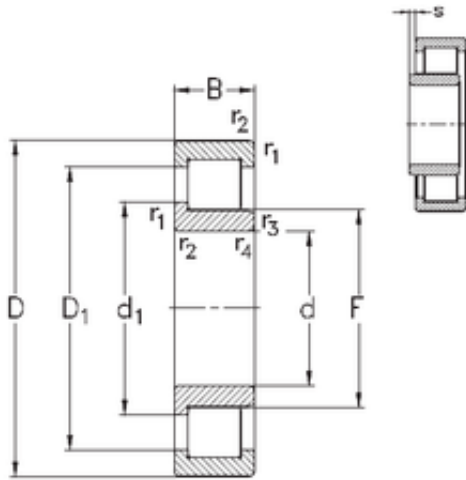

# Double BALL BEARINGS CO, LTD

85 mm x 180 mm x 41 mm NKE NJ317-E-MPA cylindrical roller bearings

Bearing No. NJ317-E-MPA

NJ317-E-MPA Bearing 2D drawings and 3D CAD models

Size	85x180x41 mm
Bore Diameter	85 mm
Outer Diameter	180 mm
Width	41 mm
d	85 mm
F	108 mm
D	180 mm
B	41 mm
C	41 mm
r1 min.	3 mm
r2 min.	3 mm
r3 min.	3 mm
r4 min.	3 mm
S	1,3 mm
Weight	5,3 Kg
Basic dynamic load rating (C)	340 kN
Basic static load rating (C0)	351 kN